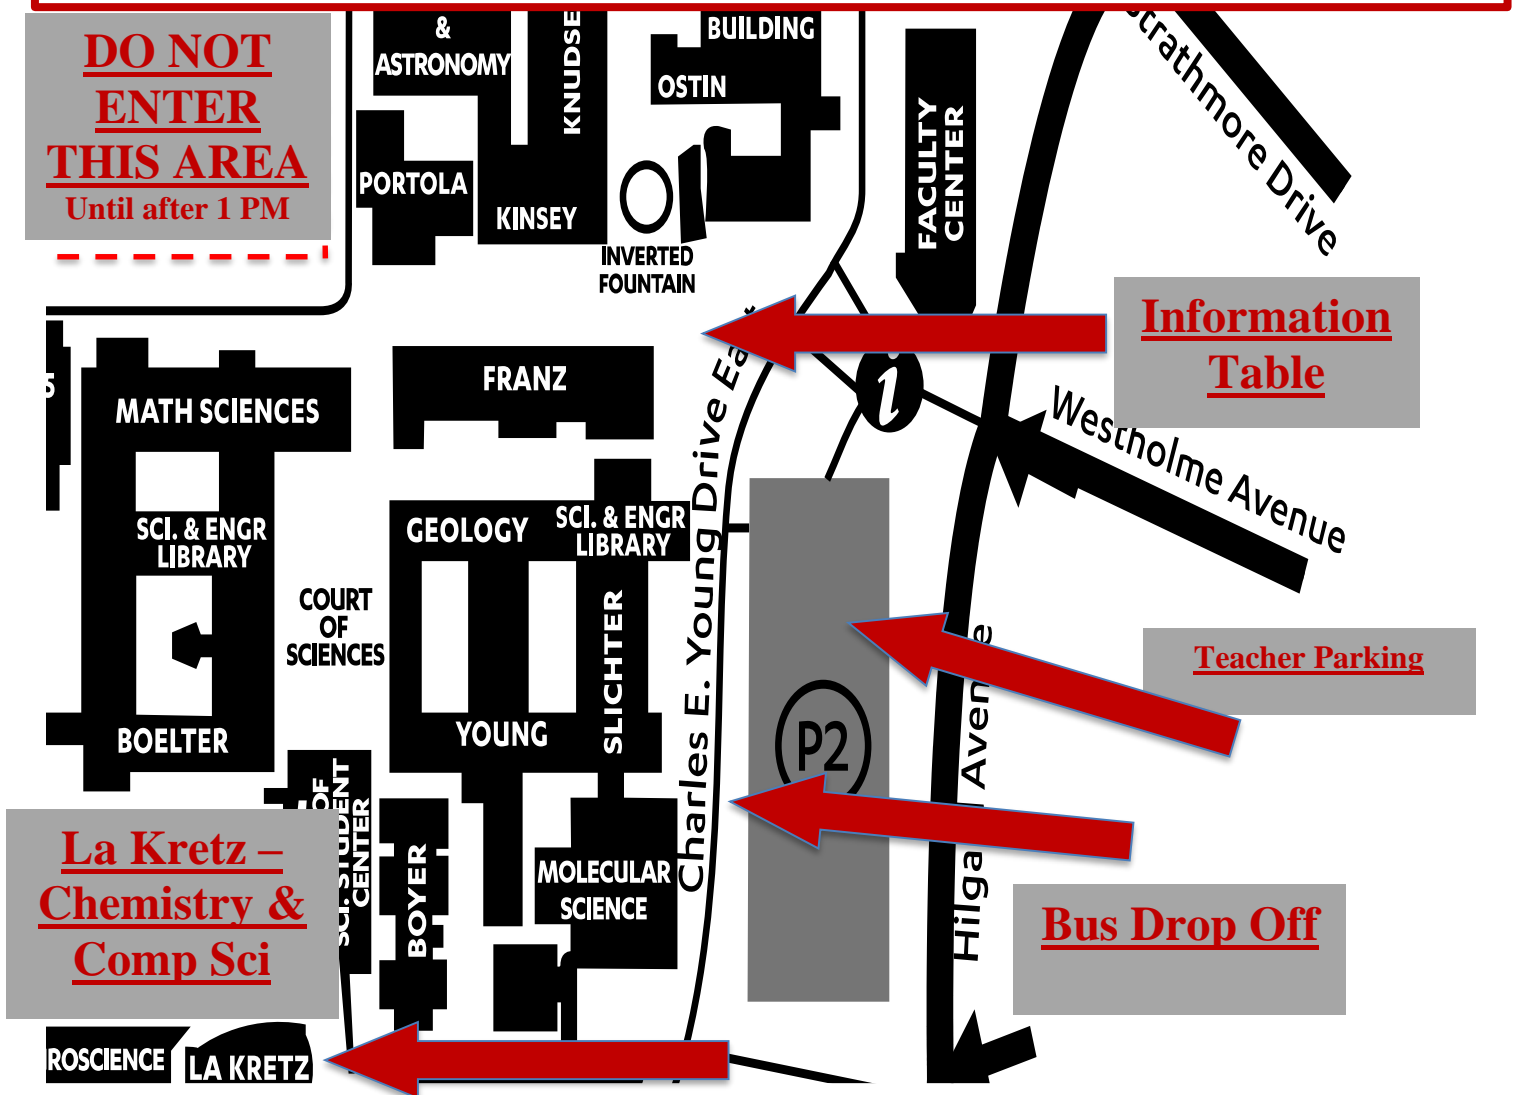

AP Readiness STEM SOUTH CAMPUS MAP

Biology – Math Sciences & Geology
Chemistry – La Kretz (bottom of map)
Enviro. Sci. – Boelter Hall
Physics – Franz Hall

Calculus – Kinsey Pavilion and Franz
Comp. Sci. – La Kretz (bottom of map)
Statistics – Franz Hall
Teachers – Geology 3645

Special Student Session @ 1:10 PM – Geology 3656

GOOD LUCK ON YOUR AP EXAMS!!!

Please Complete the Evaluation in Class - <http://bit.ly/stemfinal2019>