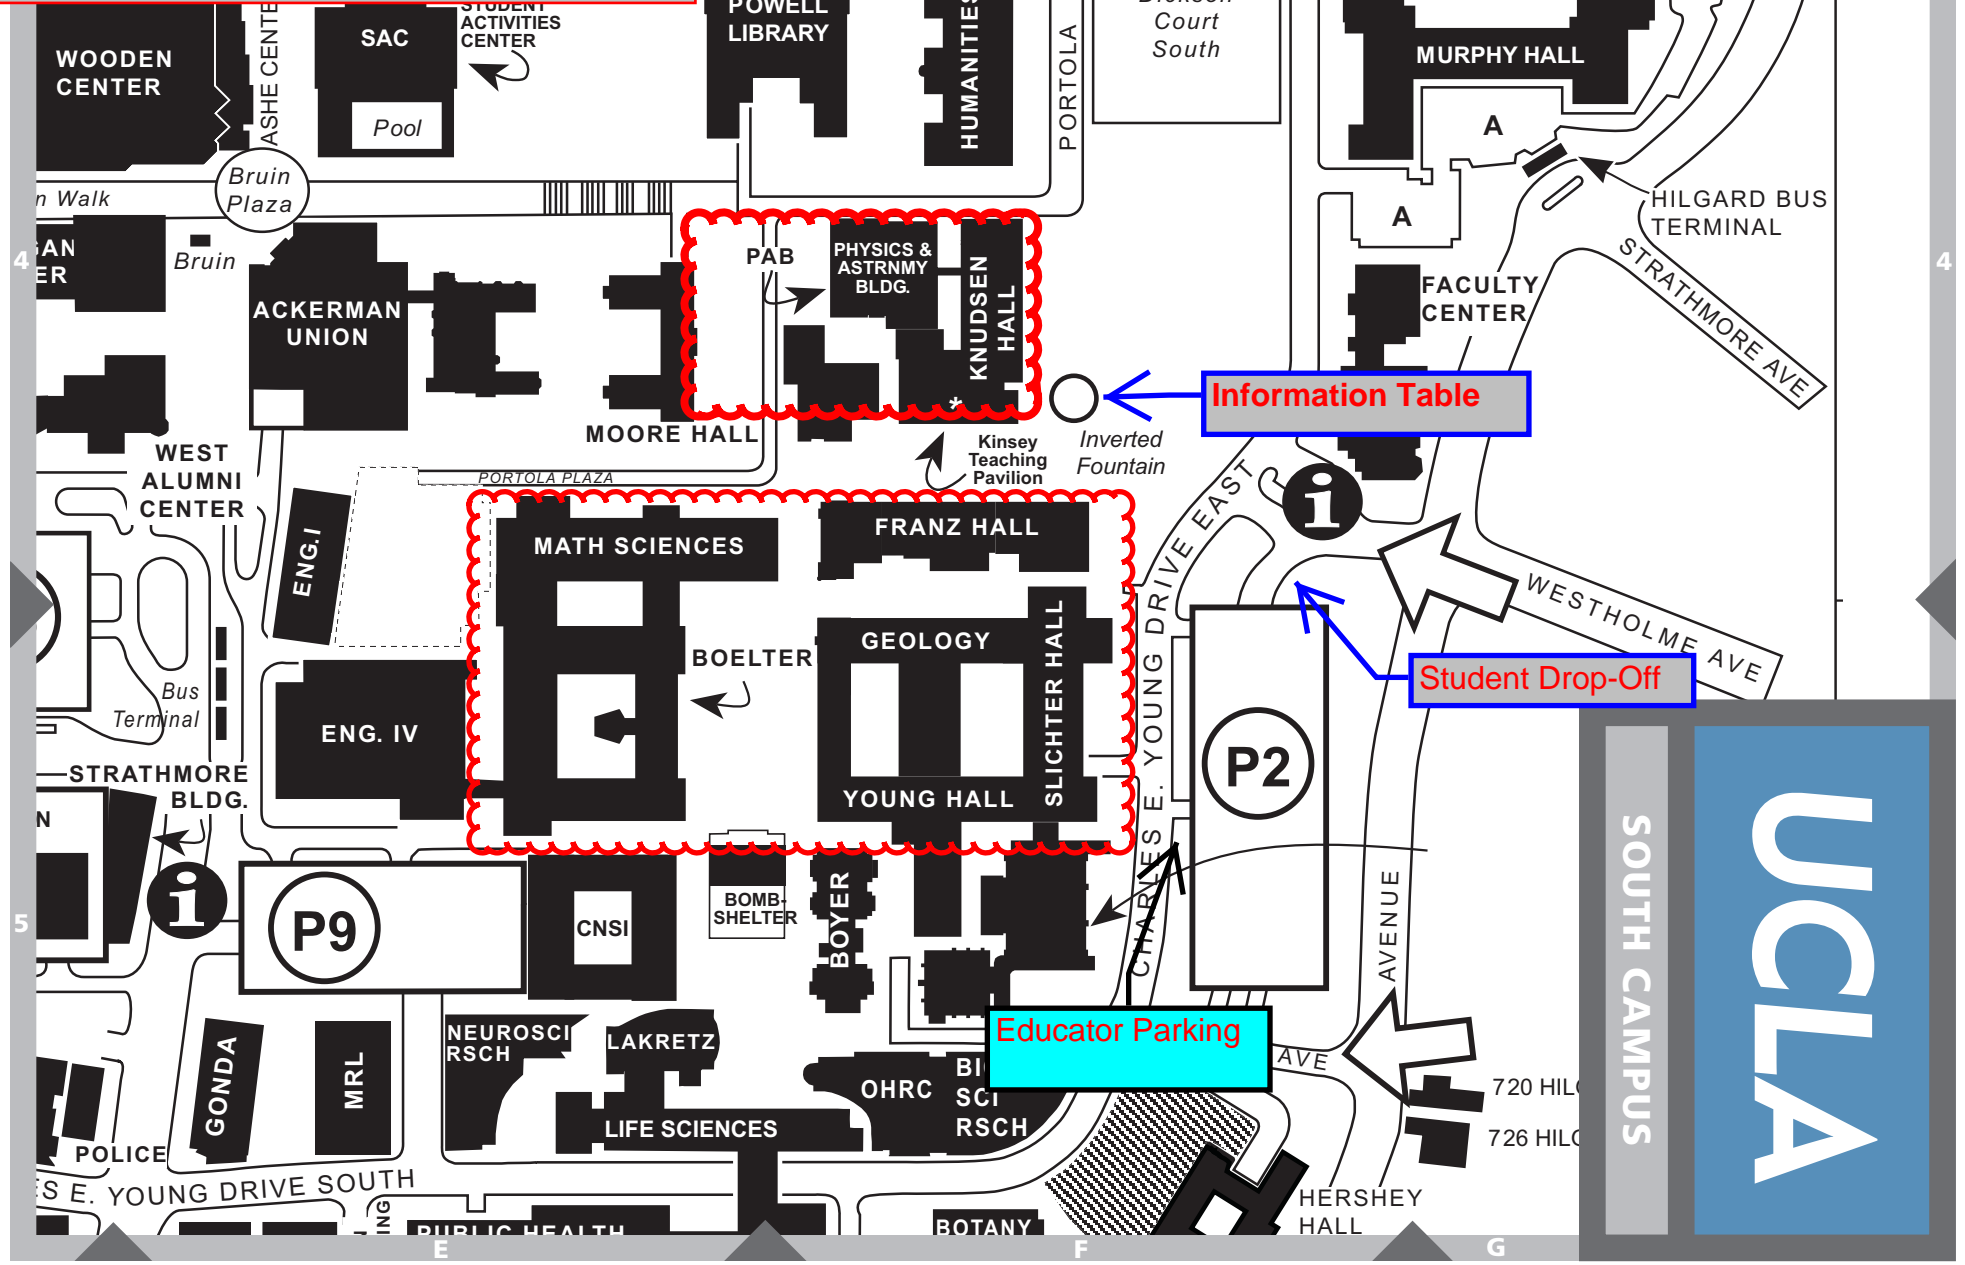

English Language - Boelter Hall
English Literature - Math Sciences Bldg
Spanish Language - Math Sciences 5225, 5233 & Boelter 5252
Span Literature - Math Sciences 5203 & 5217
Teachers - Geology 3680

**AP READINESS
 HUMANITIES MAP
 for April 7, 2018**

Government - Physics Astronomy Bldg
U.S. History - Geology Bldg & Young CS 50
World History - Kinsey & Physics Astronomy 1434
Psychology - Boelter 3400

Information Table

Student Drop-Off

Educator Parking