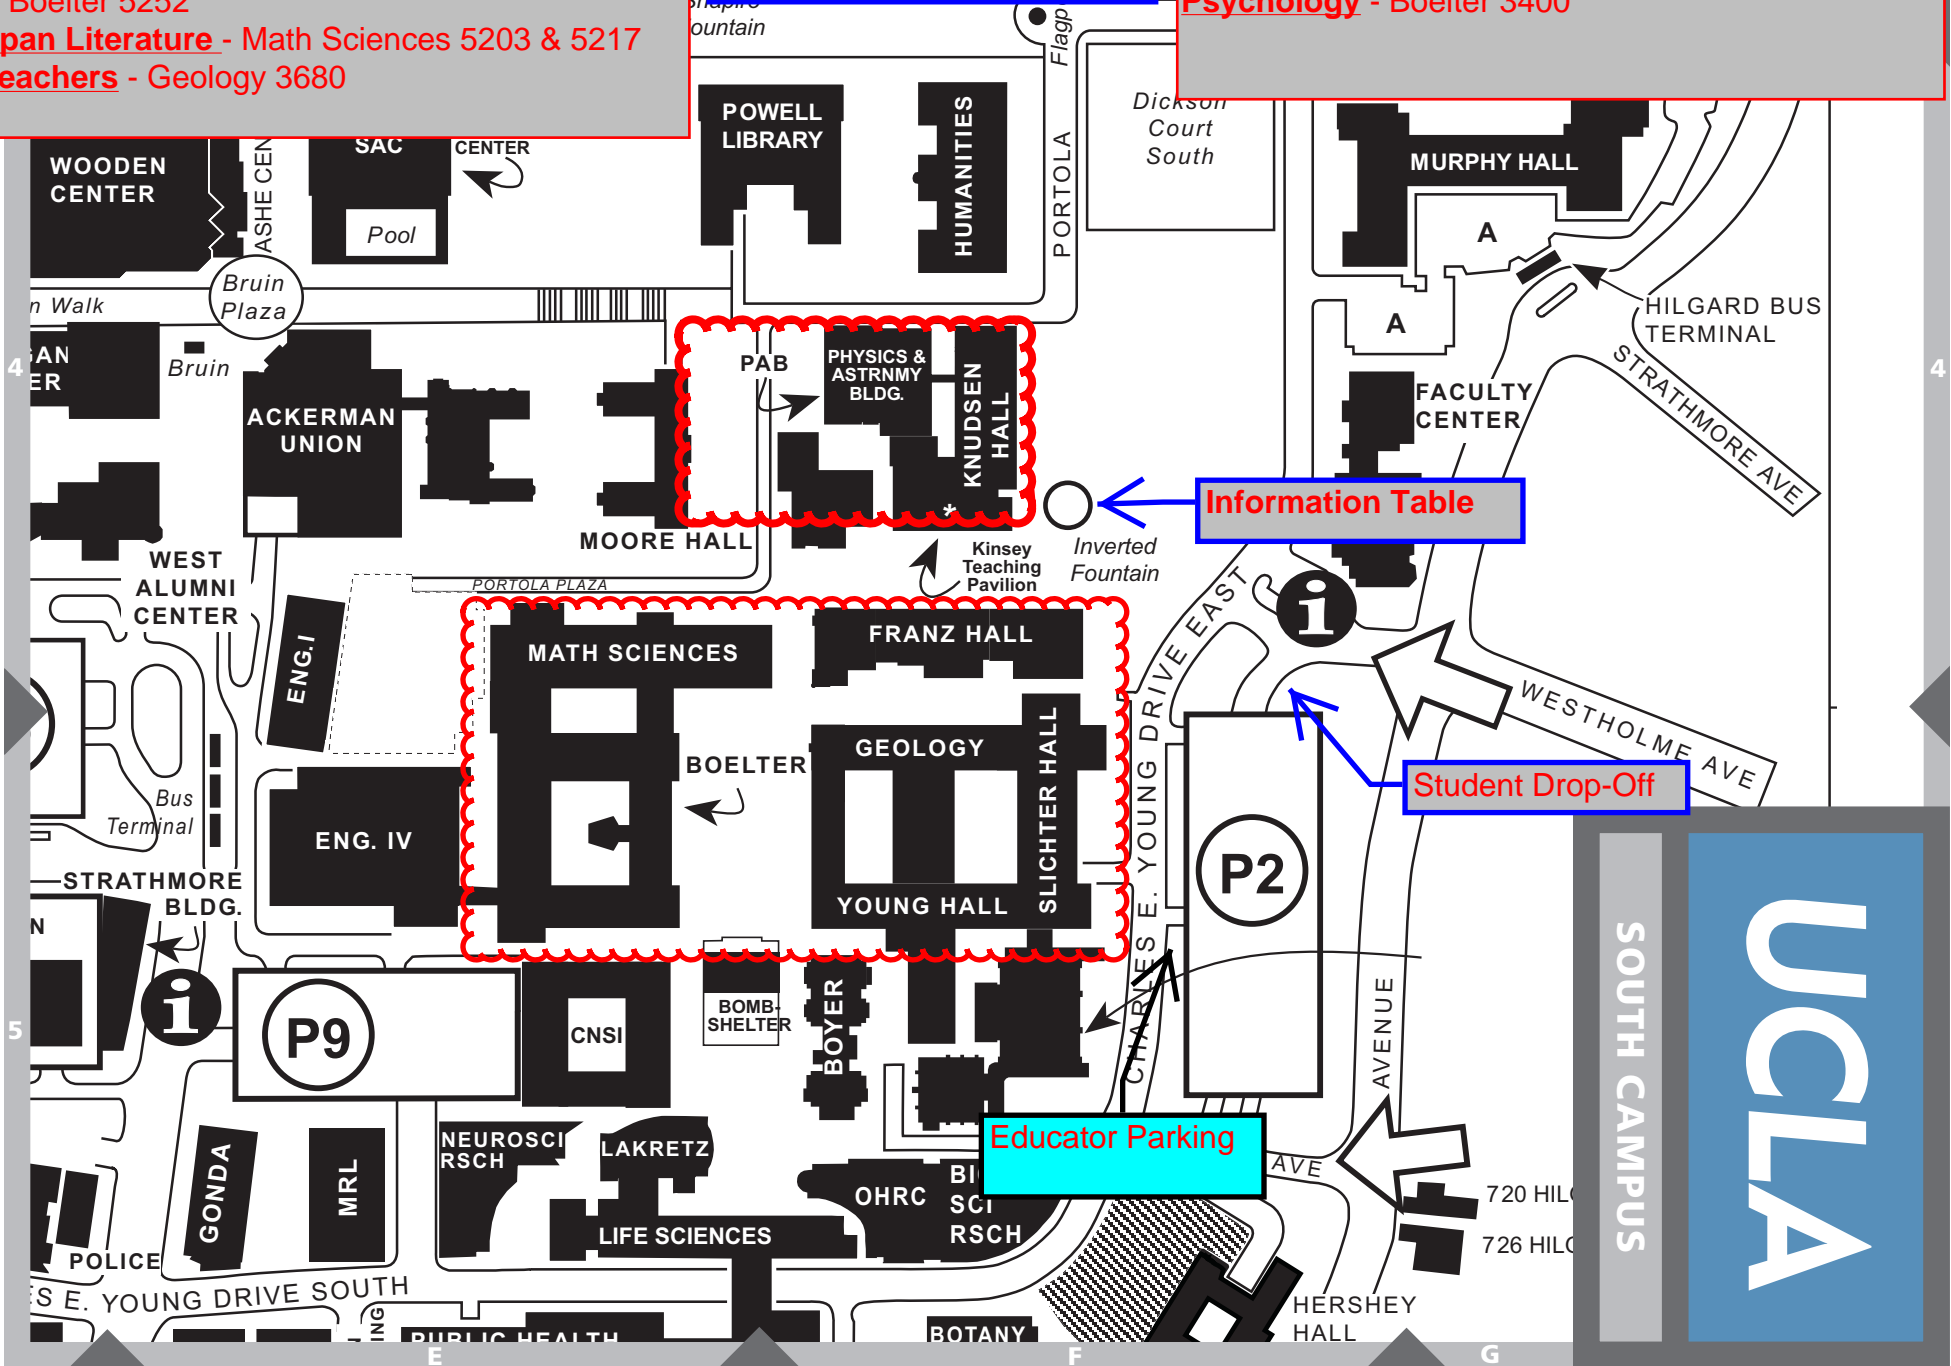

English Language - Boelter Hall
English Literature - Geology Bldg (NEW)
Spanish Language - Math Sciences 5225, 5233 & Boelter 5252
Span Literature - Math Sciences 5203 & 5217
Teachers - Geology 3680

**AP READINESS
 HUMANITIES MAP
 for April 28, 2018**

Government - Physics Astronomy Bldg
U.S. History - Geology Bldg & Young CS 50
World History - Kinsey & Franz 1178
Psychology - Boelter 3400

Information Table

Student Drop-Off

Educator Parking