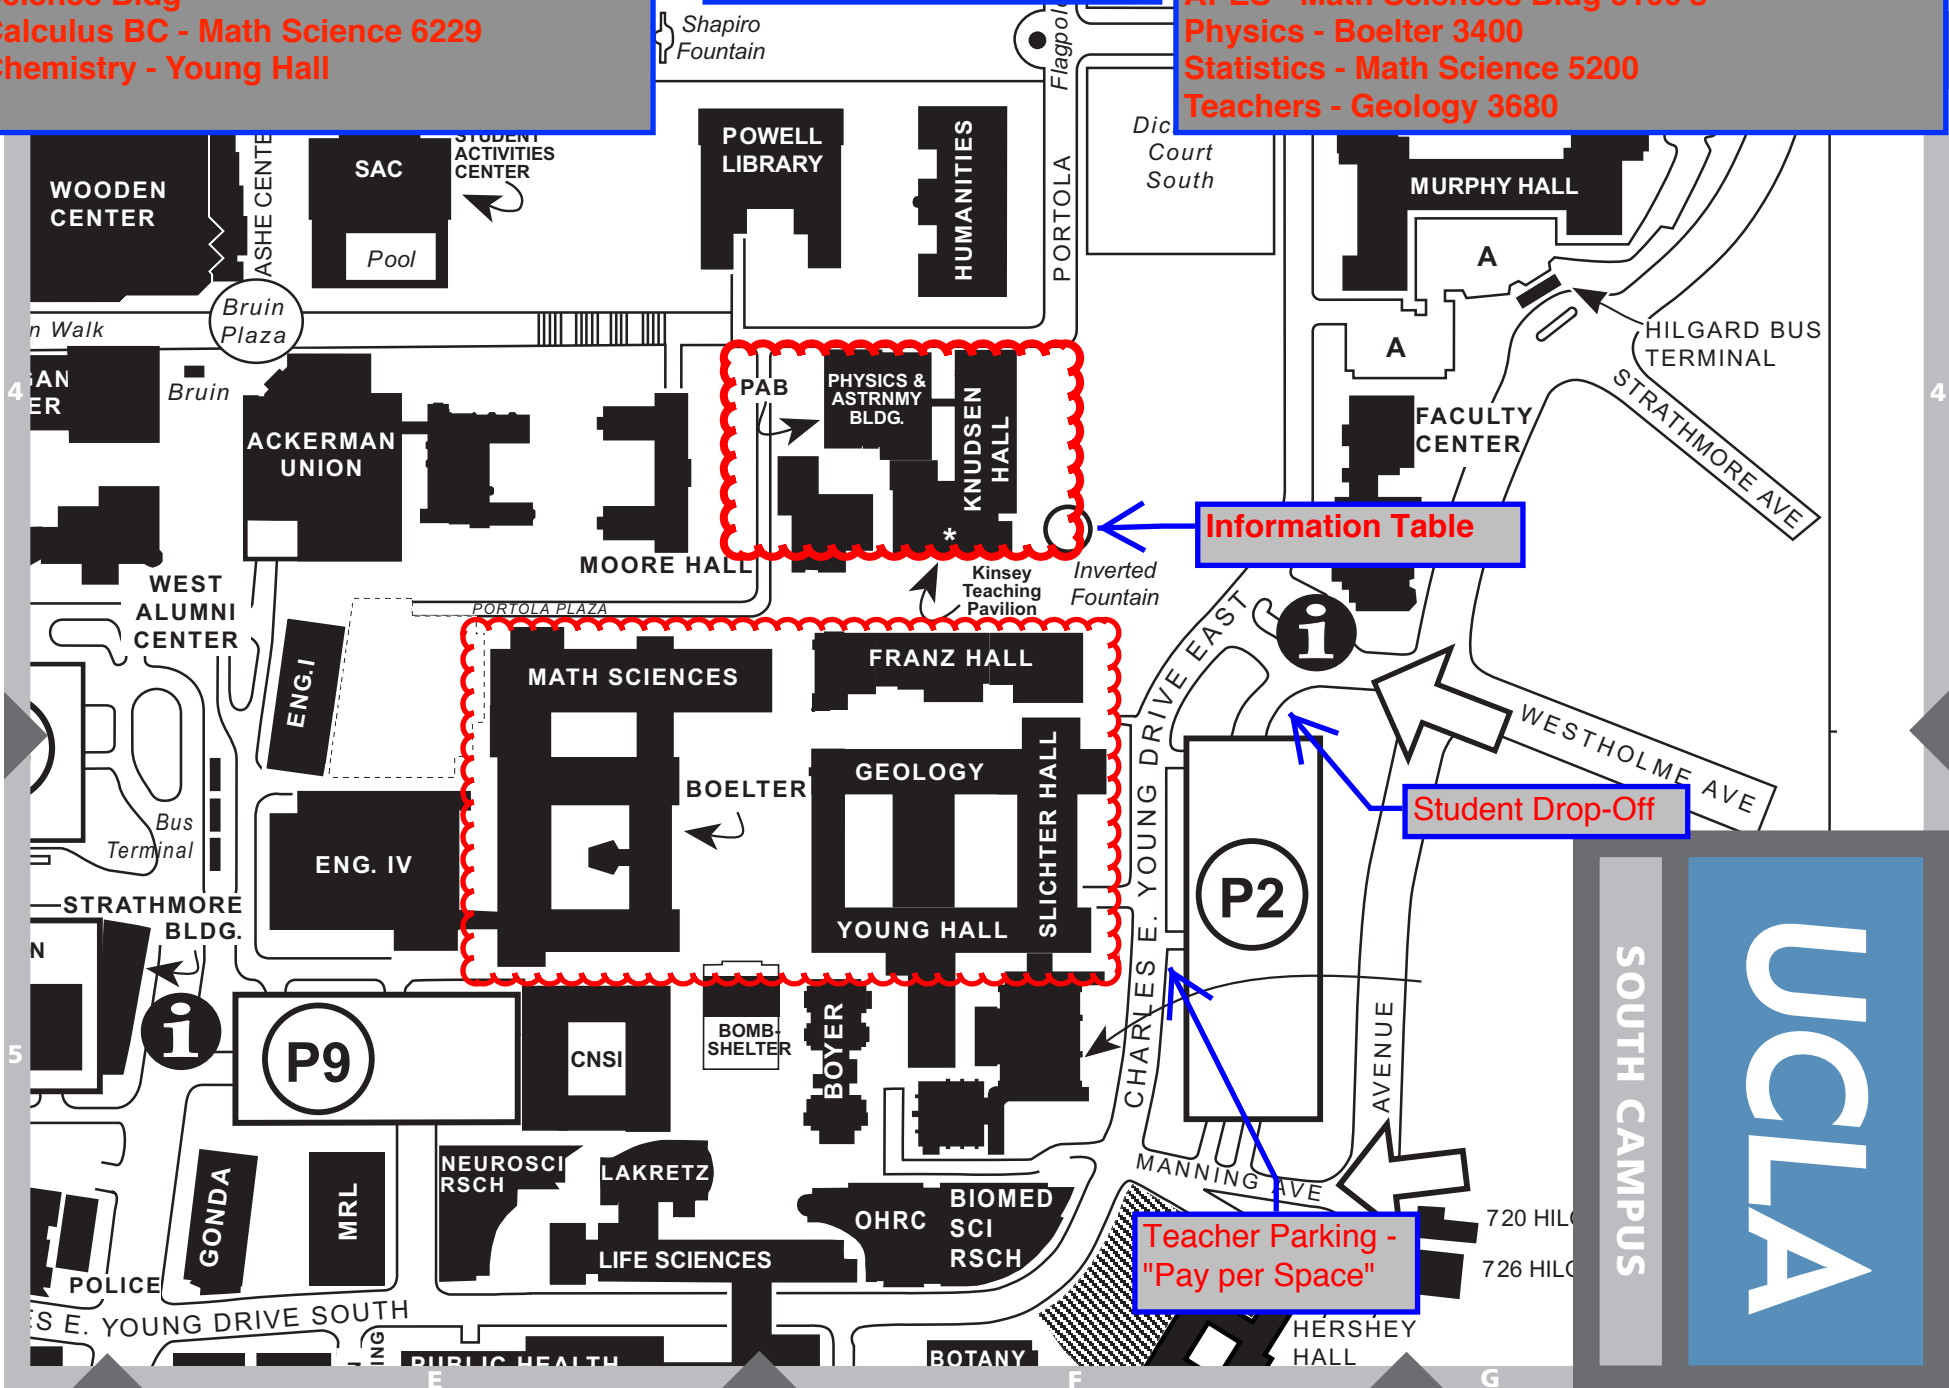

Biology - Boelter Hall & Geology Bldg
Calculus AB - Kinsey Pavilion & Math
Science Bldg
Calculus BC - Math Science 6229
Chemistry - Young Hall

**AP READINESS STEM MAP
for February 10, 2018**

Computer Sci A - Boelter 5273
Computer Sci Prin - Boelter 9436
APES - Math Sciences Bldg 5100's
Physics - Boelter 3400
Statistics - Math Science 5200
Teachers - Geology 3680

Information Table

Student Drop-Off

**Teacher Parking -
"Pay per Space"**