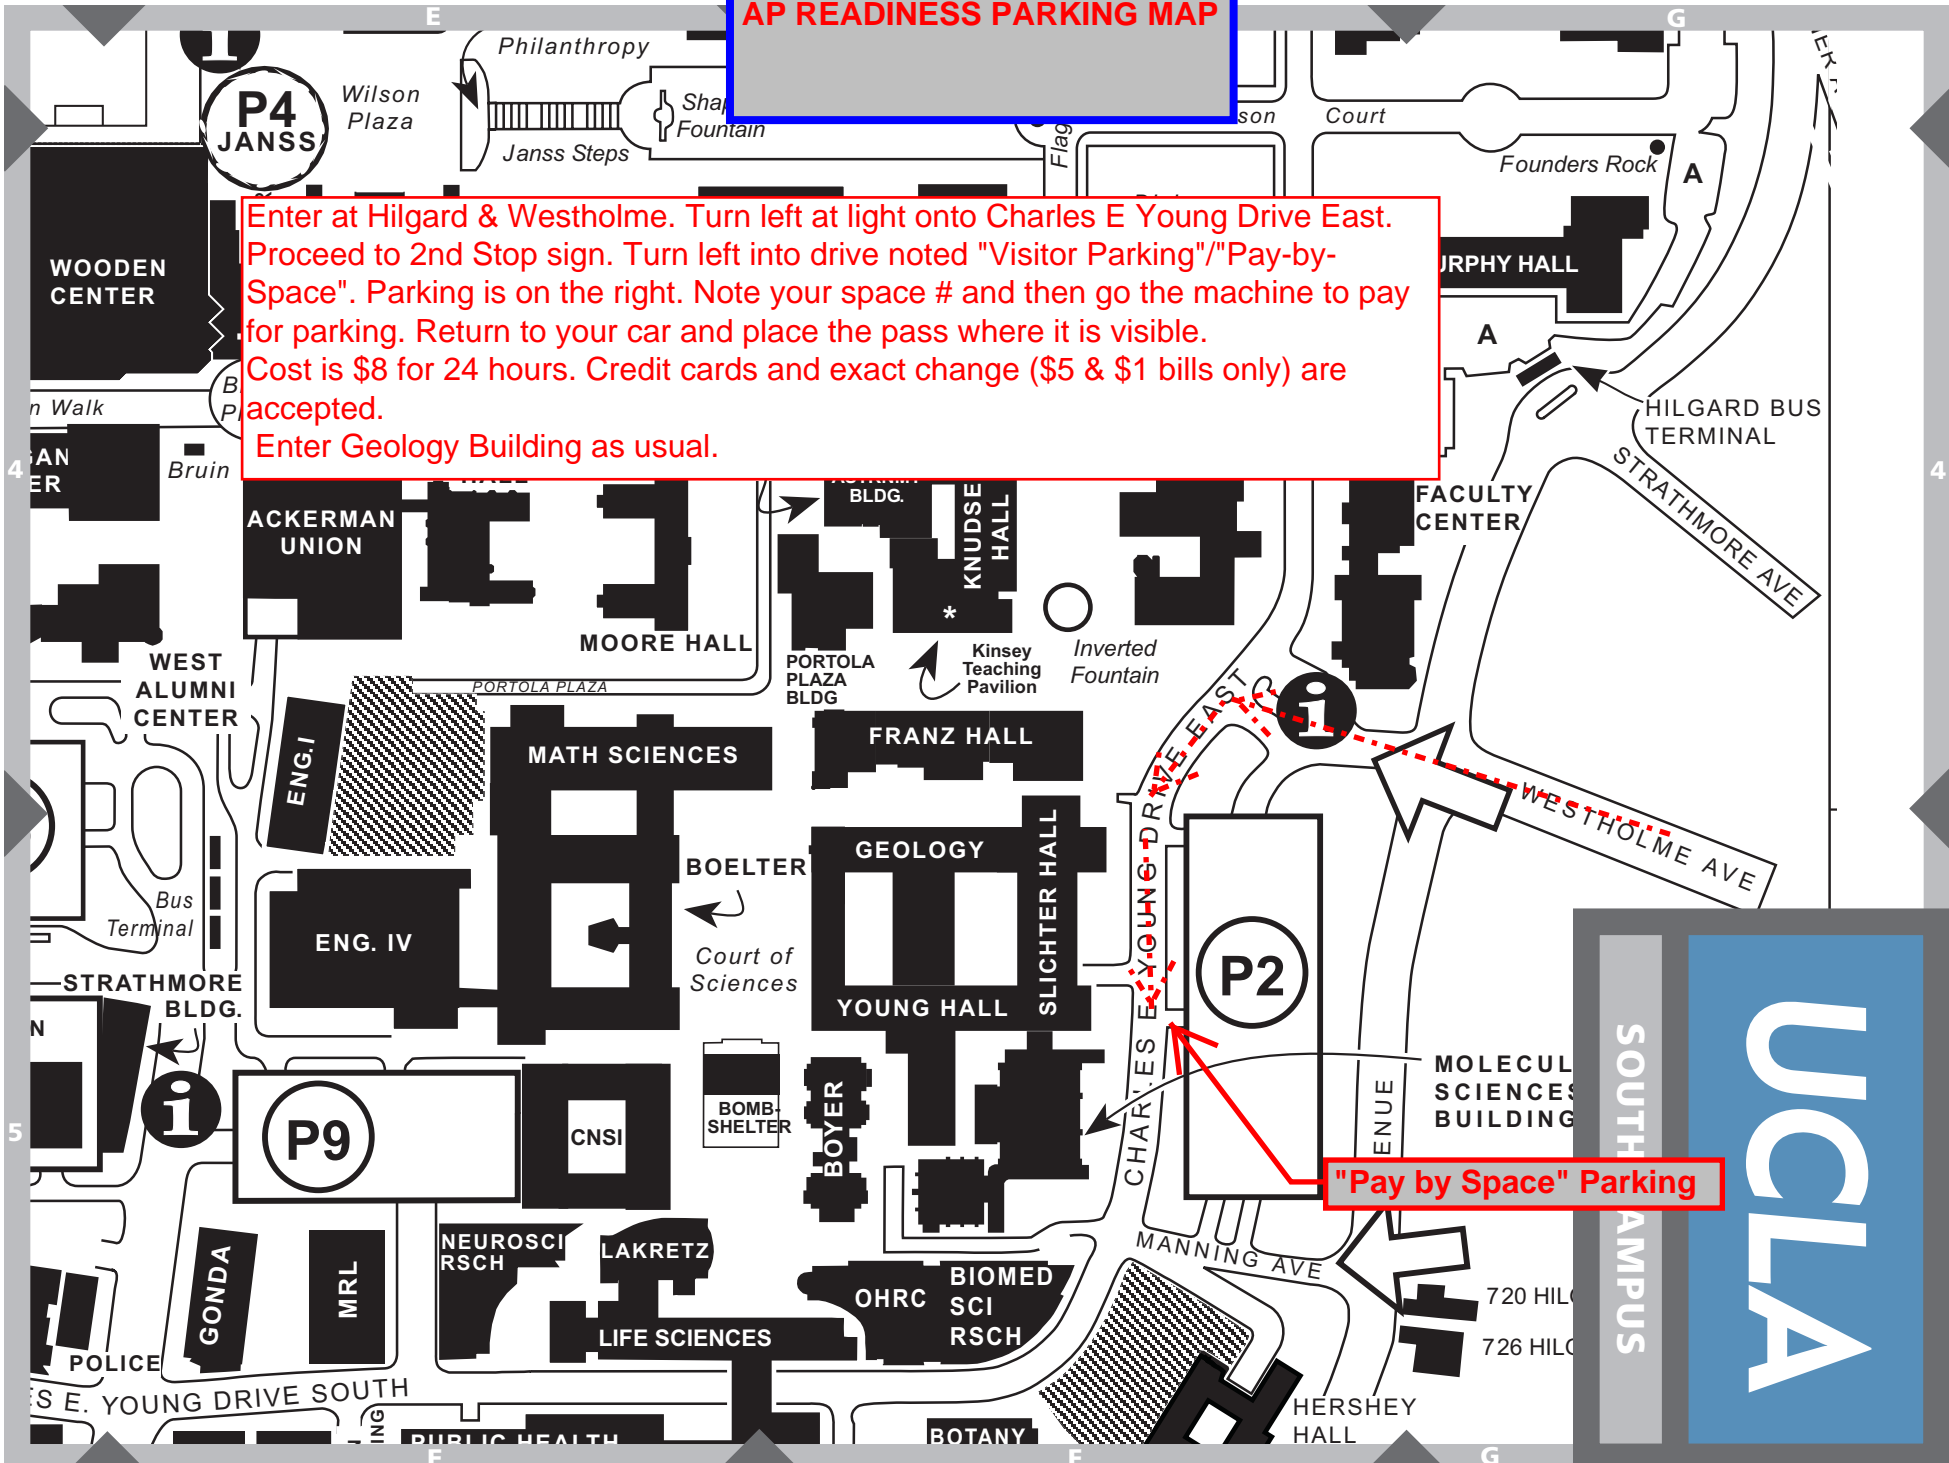

AP READINESS PARKING MAP

Enter at Hilgard & Westholme. Turn left at light onto Charles E Young Drive East. Proceed to 2nd Stop sign. Turn left into drive noted "Visitor Parking"/"Pay-by-Space". Parking is on the right. Note your space # and then go the machine to pay for parking. Return to your car and place the pass where it is visible. Cost is \$8 for 24 hours. Credit cards and exact change (\$5 & \$1 bills only) are accepted. Enter Geology Building as usual.

"Pay by Space" Parking